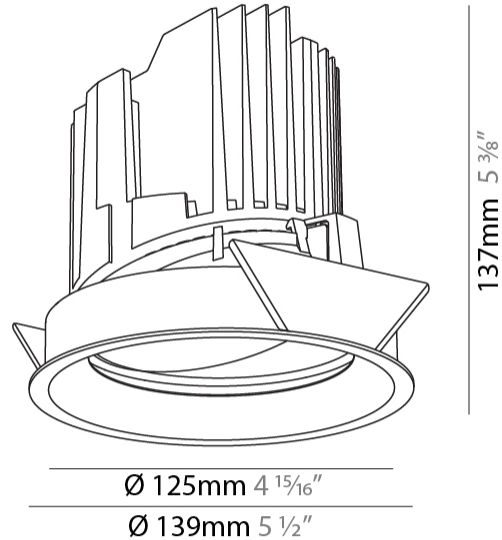

GENERAL

Series: Bioniq
 Subseries: Bioniq Round Adjustable
 Brand: Prolicht
 Division: Architectural
 Mounting Type: Recessed
 Mounting Location: Ceiling
 Subcategory: Downlight

PHYSICAL

Shape: Round
 Diameter (mm): 139
 Diameter (in): 5 1/2
 Height (mm): 137
 Height (in): 5 3/8
 Ceiling Thickness (mm): 10 / 12.5 / 15
 Ceiling Thickness (in): 3/8 or 1/2 or 9/16
 Min. Recessing Depth (mm): 150
 Min. Recessing Depth (in): 5 7/8
 Light Distribution: Adjustable / Downlight
 Weight (kg): 0.853
 Weight (lbs): 1.88
 Fixture Finish: SSR / BKV / CWI / CRY / HAB / UFT / ITA / RUA / FTG / MYG / LOD / PUS / FRO / FUP / KIA / POP / BLS / SPG / MEY / GOH / GUM / CHC / COM / ABZ / JAG / OBR / MOS / ROR
 Fixture Material: Aluminum Die Cast
 Cut-out Measurements: 130mm / 5 1/8"

LED

Number of LEDs: 1
 Color Temperature (°K): 2700 / 3000 / 3500 / 4000
 Max. Delivered Lumen (lm): 1180 / 1930 / 2029 / 2070
 Nominal Lumen (lm): 3210 / 3290 / 3459 / 3530
 CRI: >90 CRI
 Lamp Life (hrs): 50000

OPTICAL

Reflector: 10 / 18 / 36
 Adjustability: Rotational 355°, Tilt 30°

RATINGS AND CERTIFICATIONS

Certified By: Certified for North American Standards
 IP rating: IP54

BIONIQ ROUND ADJUSTABLE RECESSED

A35242-